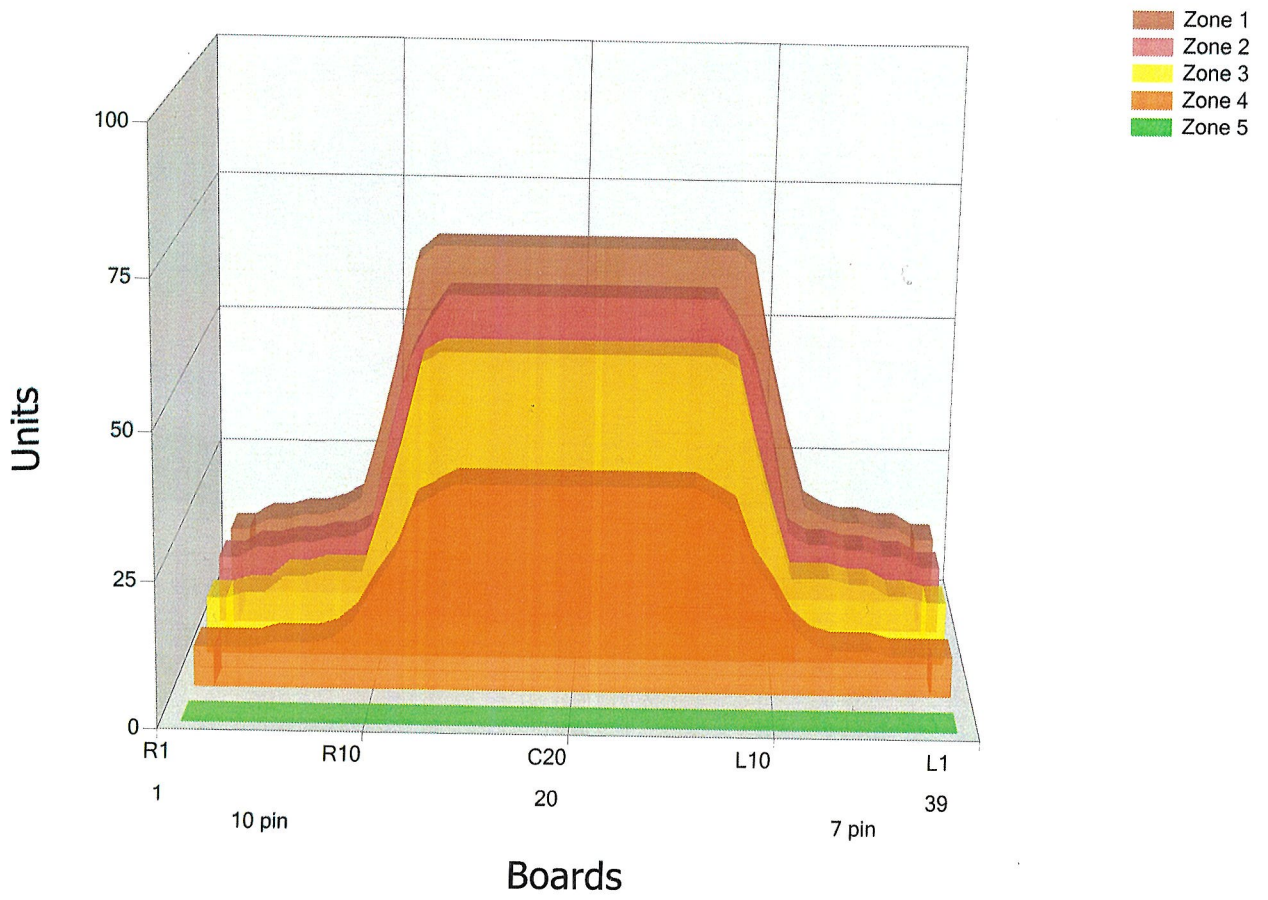

KESÄKISA2024

Conditioner:

Cleaner:

Zone Configuration

Cleaner Transition

Mode: Clean and Condition

Speed: Max Clean

Start Cleaner Spray: 0 Feet

Start Squeegee: 0 Feet

Start Conditioning: 6 Inches

Split Pattern: No

| Zone 1 | Avg | Ratio | Zone 2 | Avg | Ratio |
|--------|------|---------|--------|------|---------|
| Left | 14.8 | 4.4 : 1 | Left | 14.8 | 4.1 : 1 |
| Right | 14.8 | 4.4 : 1 | Right | 14.8 | 4.1 : 1 |
| Center | 65.0 | | Center | 60.0 | |

| Zone 3 | Avg | Ratio | Zone 4 | Avg | Ratio |
|--------|------|---------|--------|------|---------|
| Left | 13.4 | 4.0 : 1 | Left | 7.6 | 4.7 : 1 |
| Right | 13.0 | 4.0 : 1 | Right | 7.6 | 4.7 : 1 |
| Center | 54.0 | | Center | 36.0 | |

| Zone 5 | Avg | Ratio |
|--------|-----|---------|
| Left | 0.0 | 1.0 : 1 |
| Right | 0.0 | 1.0 : 1 |
| Center | 0.0 | |