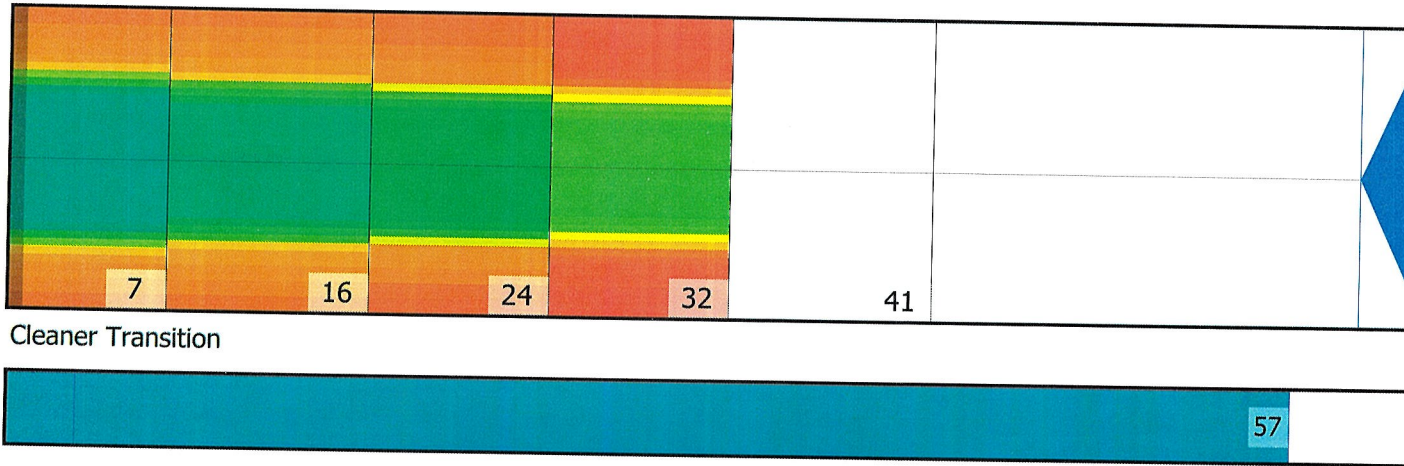

KESÄKISA2024

Conditioner:

Cleaner:

Zone Configuration

Cleaner Transition

Mode: Clean and Condition

Speed: Max Clean

Start Cleaner Spray: 0 Feet

Start Squeegee: 0 Feet

Start Conditioning: 6 Inches

Split Pattern: No

| Zone 1 | Avg | Ratio | Zone 2 | Avg | Ratio |
|--------|------|---------|--------|------|---------|
| Left | 14.8 | 4.4 : 1 | Left | 14.8 | 4.1 : 1 |
| Right | 14.8 | 4.4 : 1 | Right | 14.8 | 4.1 : 1 |
| Center | 65.0 | | Center | 60.0 | |

| Zone 3 | Avg | Ratio | Zone 4 | Avg | Ratio |
|--------|------|---------|--------|------|---------|
| Left | 13.4 | 4.0 : 1 | Left | 7.6 | 4.7 : 1 |
| Right | 13.0 | 4.0 : 1 | Right | 7.6 | 4.7 : 1 |
| Center | 54.0 | | Center | 36.0 | |

| Zone 5 | Avg | Ratio |
|--------|-----|---------|
| Left | 0.0 | 1.0 : 1 |
| Right | 0.0 | 1.0 : 1 |
| Center | 0.0 | |