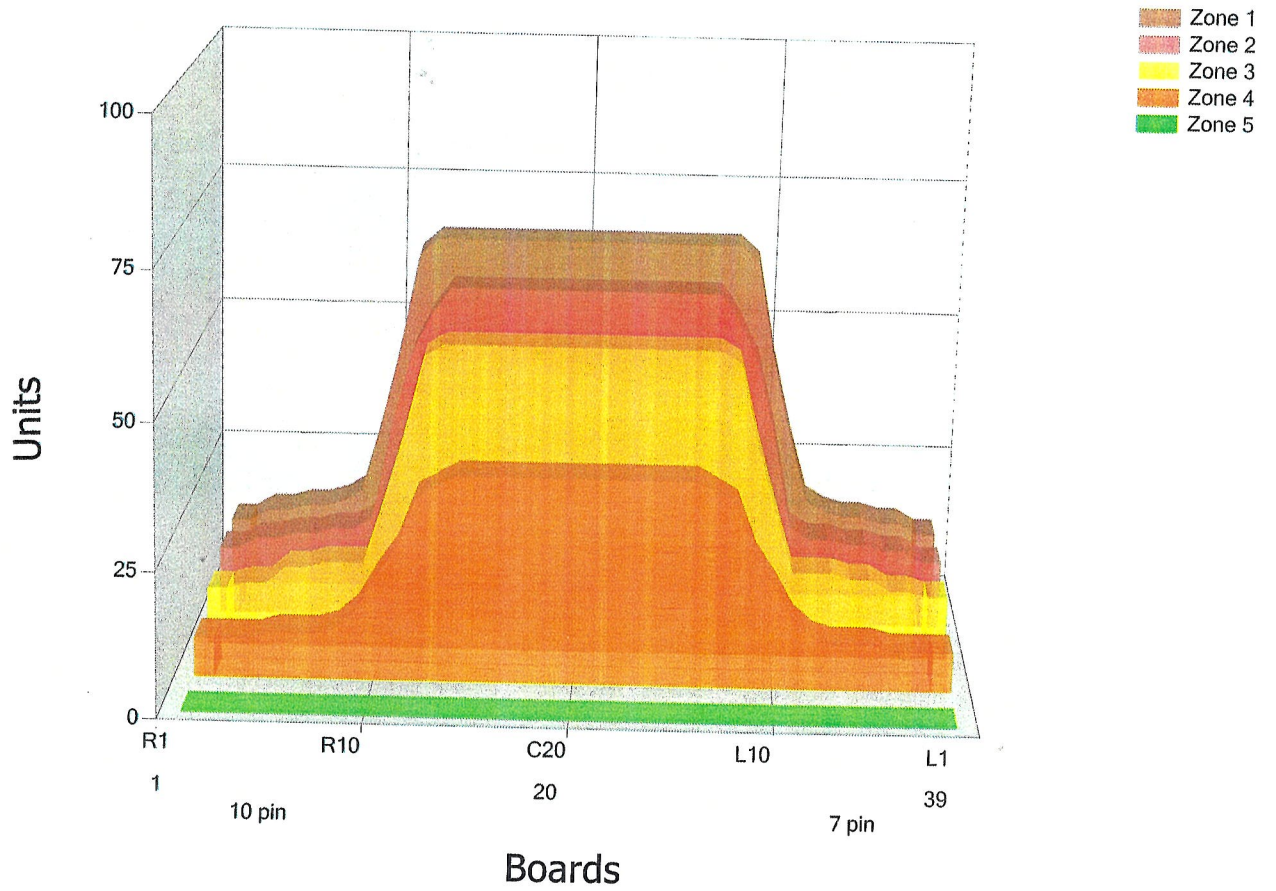

## Zone Configuration

Cleaner Transition

Mode: Clean and Condition

Speed: Max Clean

Start Cleaner Spray: 0 Feet

Start Squeegee: 0 Feet

Start Conditioning: 6 Inches

Split Pattern: No

Zone 1	Avg	Ratio	Zone 2	Avg	Ratio
Left	14.8	4.4 : 1	Left	14.8	4.1 : 1
Right	14.8	4.4 : 1	Right	14.8	4.1 : 1
Center	65.0		Center	60.0	

Zone 3	Avg	Ratio	Zone 4	Avg	Ratio
Left	13.4	4.0 : 1	Left	7.6	4.7 : 1
Right	13.0	4.0 : 1	Right	7.6	4.7 : 1
Center	54.0		Center	36.0	

Zone 5	Avg	Ratio
Left	0.0	1.0 : 1
Right	0.0	1.0 : 1
Center	0.0	