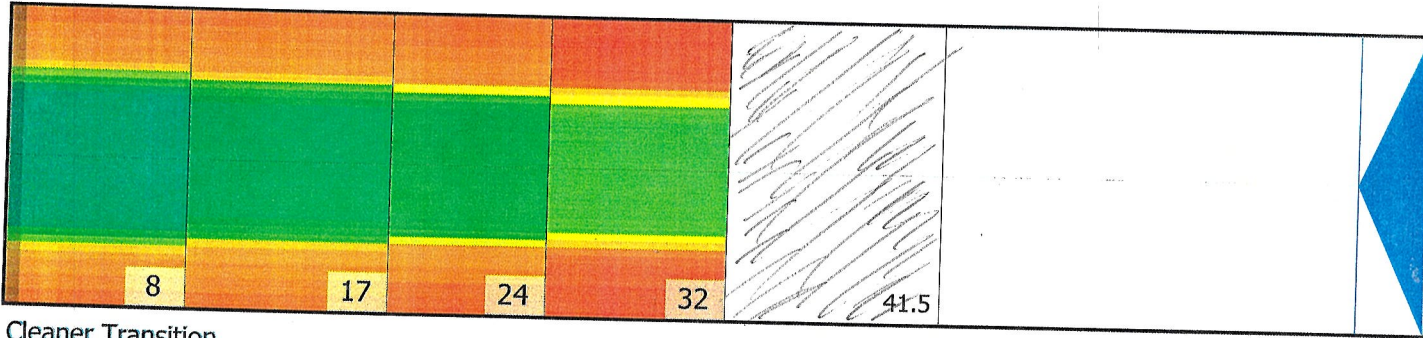

## Zone Configuration

Cleaner Transition

Mode: Clean and Condition

Speed: Max Clean

Start Cleaner Spray: 0 Feet

Start Squeegee: 0 Feet

Start Conditioning: 6 Inches

Split Pattern: No

Zone 1	Avg	Ratio	Zone 2	Avg	Ratio
Left	14.8	4.4 : 1	Left	14.8	4.1 : 1
Right	14.8	4.4 : 1	Right	14.8	4.1 : 1
Center	65.0		Center	60.0	

Zone 3	Avg	Ratio	Zone 4	Avg	Ratio
Left	13.4	4.0 : 1	Left	7.6	4.7 : 1
Right	13.0	4.0 : 1	Right	7.6	4.7 : 1
Center	54.0		Center	36.0	

Zone 5	Avg	Ratio
Left	0.0	1.0 : 1
Right	0.0	1.0 : 1
Center	0.0	