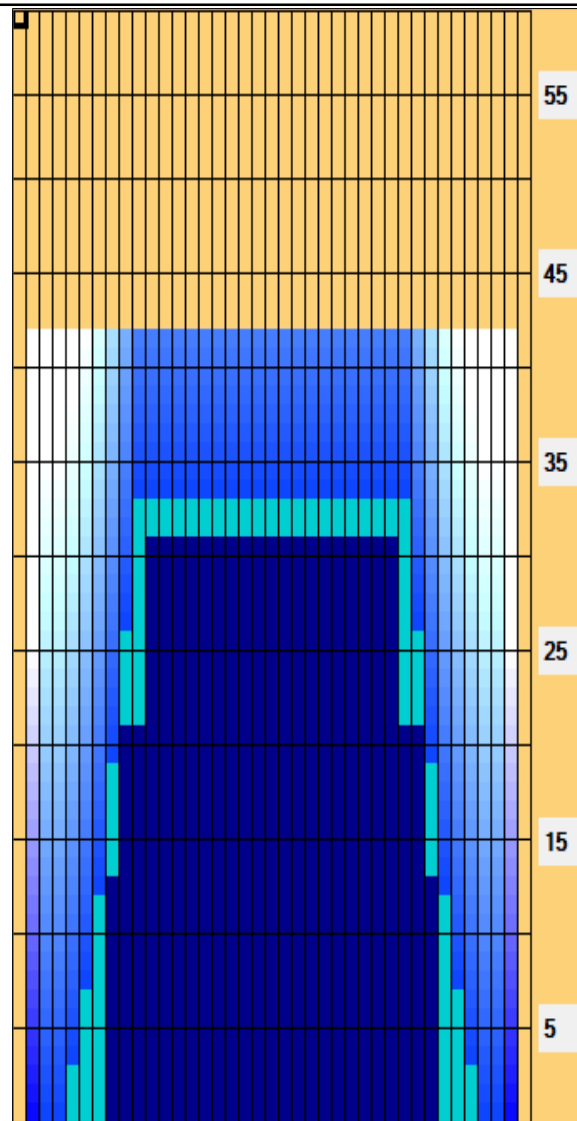

Cosmic Open 2024

Oil Pattern Distance: **42 Feet**
 Forward Oil Total: **13.88 mL**
 Forward Boards Crossed: **347 Boards**

Reverse Brush Drop: **32 Feet**
 Reverse Oil Total: **6.8 mL**
 Reverse Boards Crossed: **170 Boards**

Oil Per Board: **40 uL**
 Volume Oil Total: **20.68 mL**
 Total Boards Crossed: **517 Boards**

Start	Stop	Loads	Speed	Crossed	Start	End	Feet	T.Oil
1	3L 3R	1	14	35	0.0	0.0	0.0	1400
2	5L 5R	2	14	62	0.0	3.9	3.9	2480
3	6L 6R	2	14	58	3.9	7.8	3.9	2320
4	7L 7R	2	18	54	7.8	12.9	5.1	2160
5	8L 8R	2	22	50	12.9	19.1	6.2	2000
6	9L 9R	2	26	46	19.1	26.4	7.3	1840
7	10L 10R	2	26	42	26.4	33.7	7.3	1680
8	2L 2R	0	30	0	33.7	42.0	8.3	0

Conditioner: Type In or Select One
 TransferType: Type In or Select One

Forward
 Reverse
 More

Start	Stop	Loads	Speed	Crossed	Start	End	Feet	T.Oil
1	2L 2R	0	30	0	42.0	31.0	-11.0	0
2	11L 11R	4	18	76	31.0	20.8	-10.2	3040
3	9L 9R	3	18	69	20.8	13.2	-7.6	2760
4	8L 8R	1	18	25	13.2	10.7	-2.5	1000
5	2L 2R	0	14	0	10.7	0.0	-10.7	0

Forward
 Reverse
 More

Item	3L-7L:18L-18R	8L-12L:18L-18R	13L-17L:18L-18R	18L-18R:17R-13R	18L-18R:12R-8R	18L-18R:7R-3R
Description	Outside Track:Middle	Middle Track:Middle	Inside Track:Middle	Middle: Inside Track	Middle:Middle Track	Middle:Outside Track
Track Zone Ratio	6.18	1.25	1	1	1.25	6.18