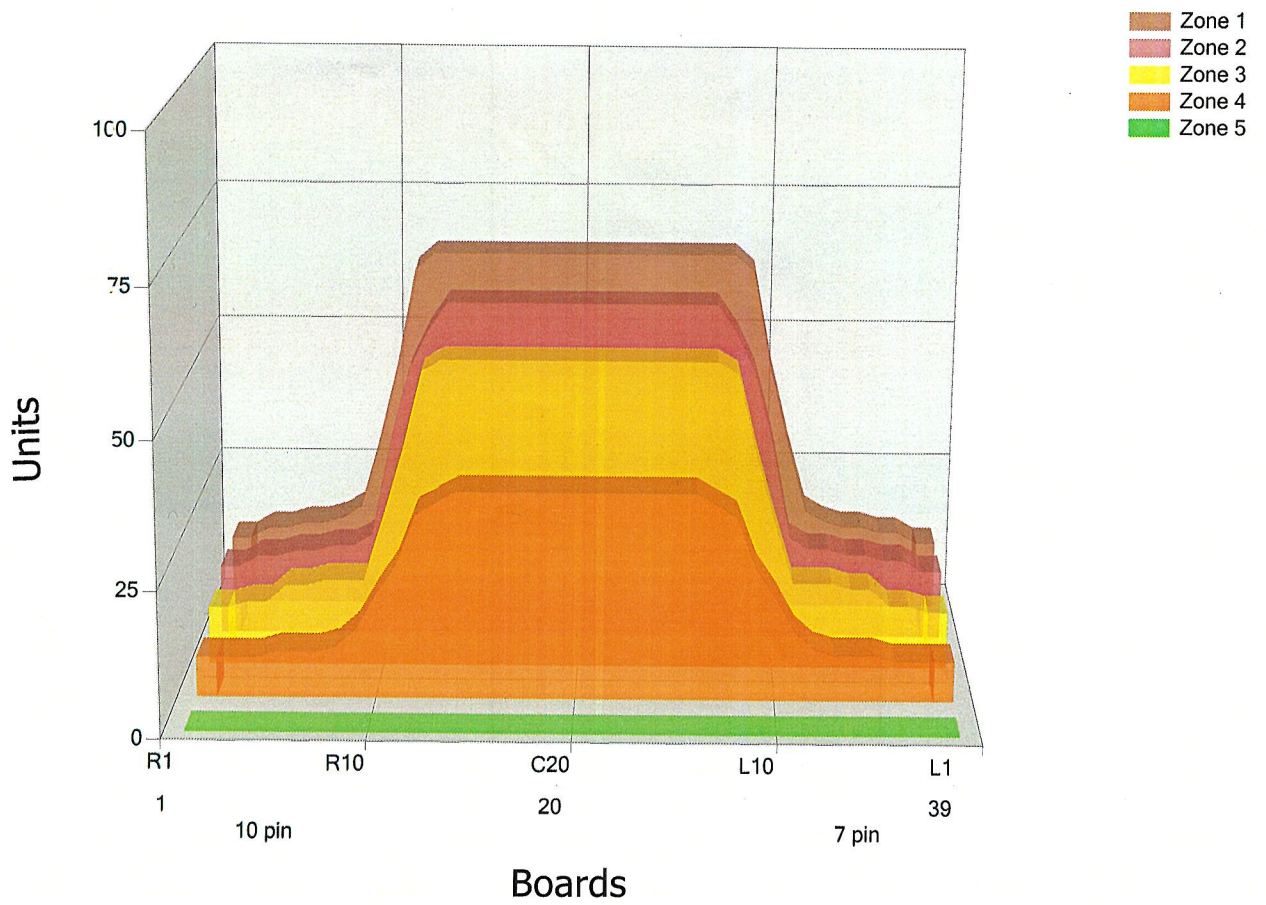

JoKe 2025

Conditioner:

Cleaner:

Zone Configuration

Cleaner Transition

Mode: Clean and Condition

Speed: Max Clean

Start Cleaner Spray: 0 Feet

Start Squeegee: 0 Feet

Start Conditioning: 6 Inches

Split Pattern: No

Zone 1	Avg	Ratio	Zone 2	Avg	Ratio
Left	14.8	4.4 : 1	Left	14.8	4.1 : 1
Right	14.8	4.4 : 1	Right	14.8	4.1 : 1
Center	65.0		Center	60.0	

Zone 3	Avg	Ratio	Zone 4	Avg	Ratio
Left	13.0	4.2 : 1	Left	7.6	4.7 : 1
Right	13.0	4.2 : 1	Right	7.6	4.7 : 1
Center	54.0		Center	36.0	

Zone 5	Avg	Ratio
Left	0.0	1.0 : 1
Right	0.0	1.0 : 1
Center	0.0	