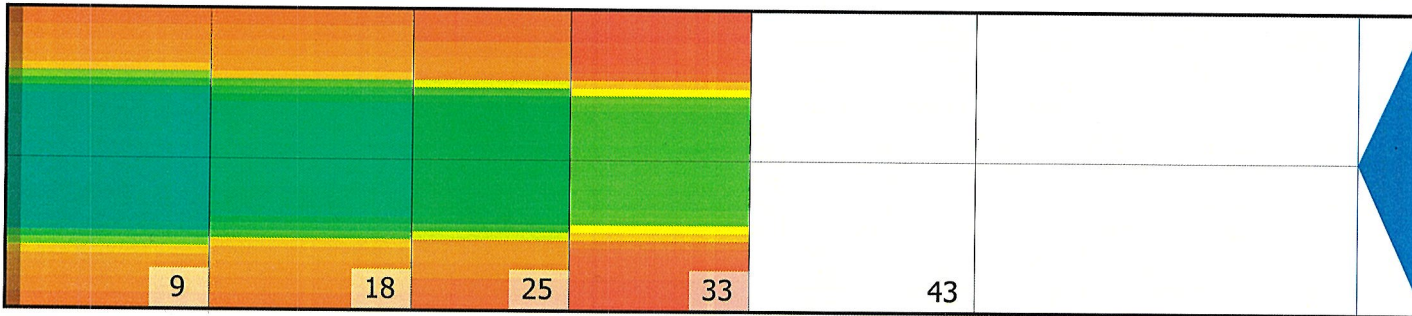

JoKe 2025

Conditioner:

Cleaner:

Zone Configuration

Cleaner Transition

Mode: Clean and Condition

Speed: Max Clean

Start Cleaner Spray: 0 Feet

Start Squeegee: 0 Feet

Start Conditioning: 6 Inches

Split Pattern: No

Zone 1	Avg	Ratio	Zone 2	Avg	Ratio
Left	14.8	4.4 : 1	Left	14.8	4.1 : 1
Right	14.8	4.4 : 1	Right	14.8	4.1 : 1
Center	65.0		Center	60.0	

Zone 3	Avg	Ratio	Zone 4	Avg	Ratio
Left	13.0	4.2 : 1	Left	7.6	4.7 : 1
Right	13.0	4.2 : 1	Right	7.6	4.7 : 1
Center	54.0		Center	36.0	

Zone 5	Avg	Ratio
Left	0.0	1.0 : 1
Right	0.0	1.0 : 1
Center	0.0	