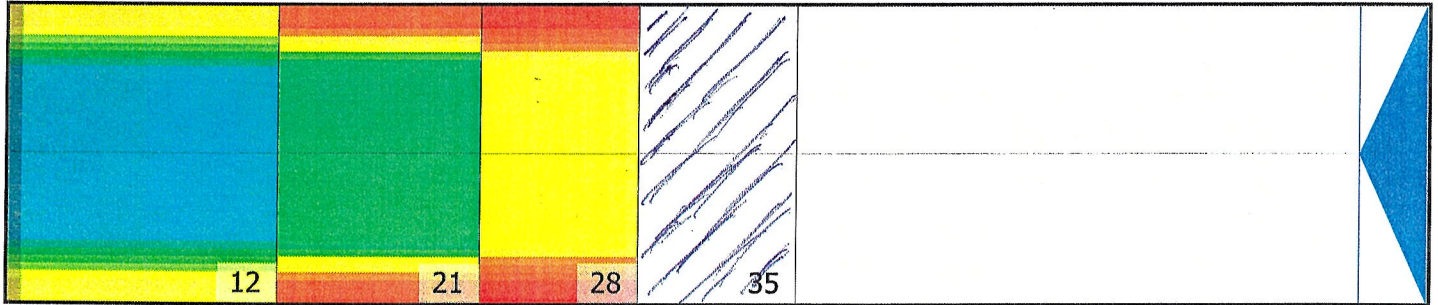

Kevät 25

Conditioner:

Cleaner:

Zone Configuration

Cleaner Transition

Mode: Clean and Condition

Speed: Quick Clean

Start Cleaner Spray: 0 Feet

Start Squeegee: 0 Feet

Start Conditioning: 6 Inches

Split Pattern: No

Zone 1	Avg	Ratio	Zone 2	Avg	Ratio
Left	33.2	2.4 : 1	Left	22.0	2.7 : 1
Right	33.2	2.4 : 1	Right	22.0	2.7 : 1
Center	80.0		Center	60.0	

Zone 3	Avg	Ratio	Zone 4	Avg	Ratio
Left	12.4	2.0 : 1	Left	0.0	1.0 : 1
Right	12.4	2.0 : 1	Right	0.0	1.0 : 1
Center	25.0		Center	0.0	