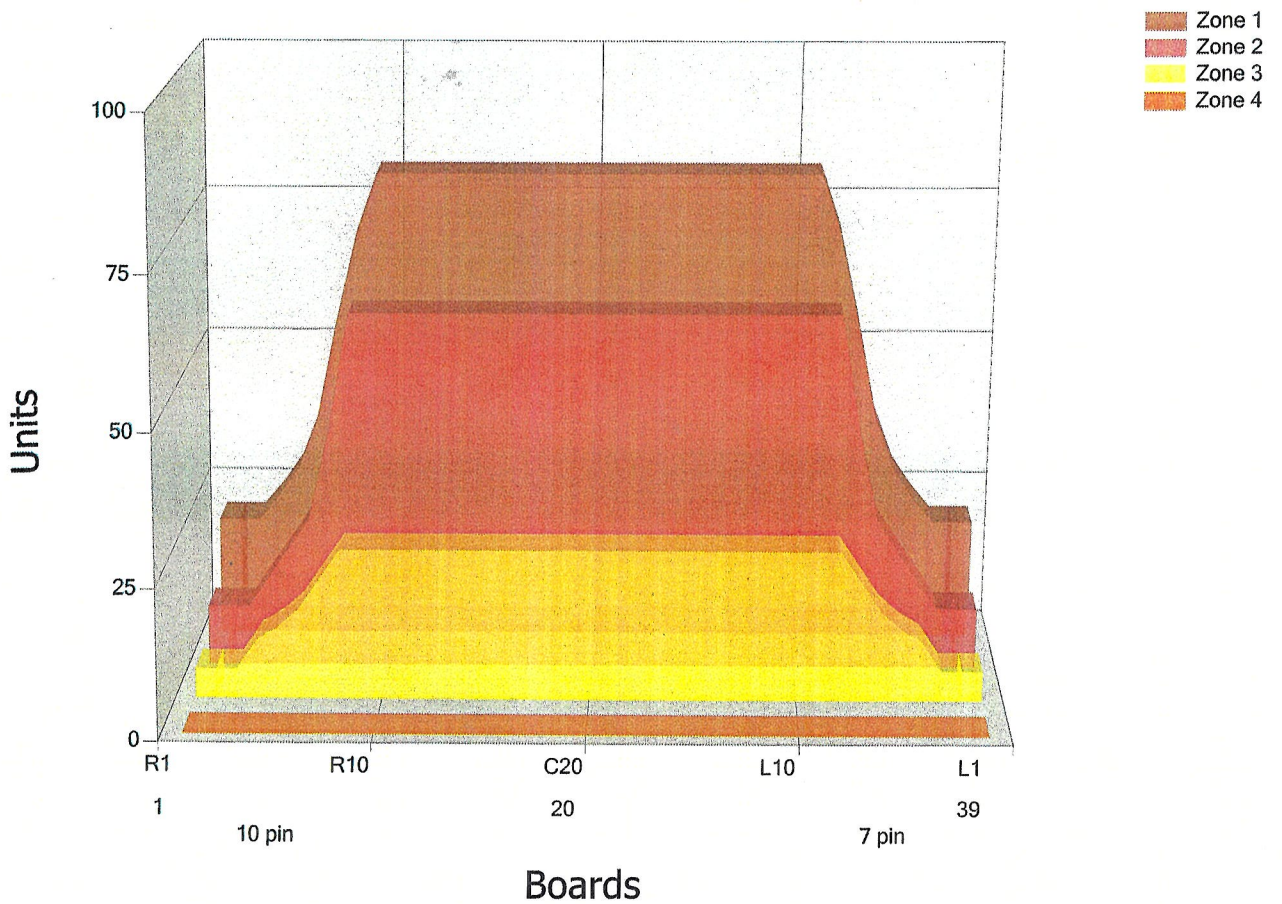

Kevät 25

Conditioner:

Cleaner:

Zone Configuration

Cleaner Transition

Mode: Clean and Condition

Speed: Quick Clean

Start Cleaner Spray: 0 Feet

Start Squeegee: 0 Feet

Start Conditioning: 6 Inches

Split Pattern: No

Zone 1	Avg	Ratio	Zone 2	Avg	Ratio
Left	33.2	2.4 : 1	Left	22.0	2.7 : 1
Right	33.2	2.4 : 1	Right	22.0	2.7 : 1
Center	80.0		Center	60.0	

Zone 3	Avg	Ratio	Zone 4	Avg	Ratio
Left	12.4	2.0 : 1	Left	0.0	1.0 : 1
Right	12.4	2.0 : 1	Right	0.0	1.0 : 1
Center	25.0		Center	0.0	