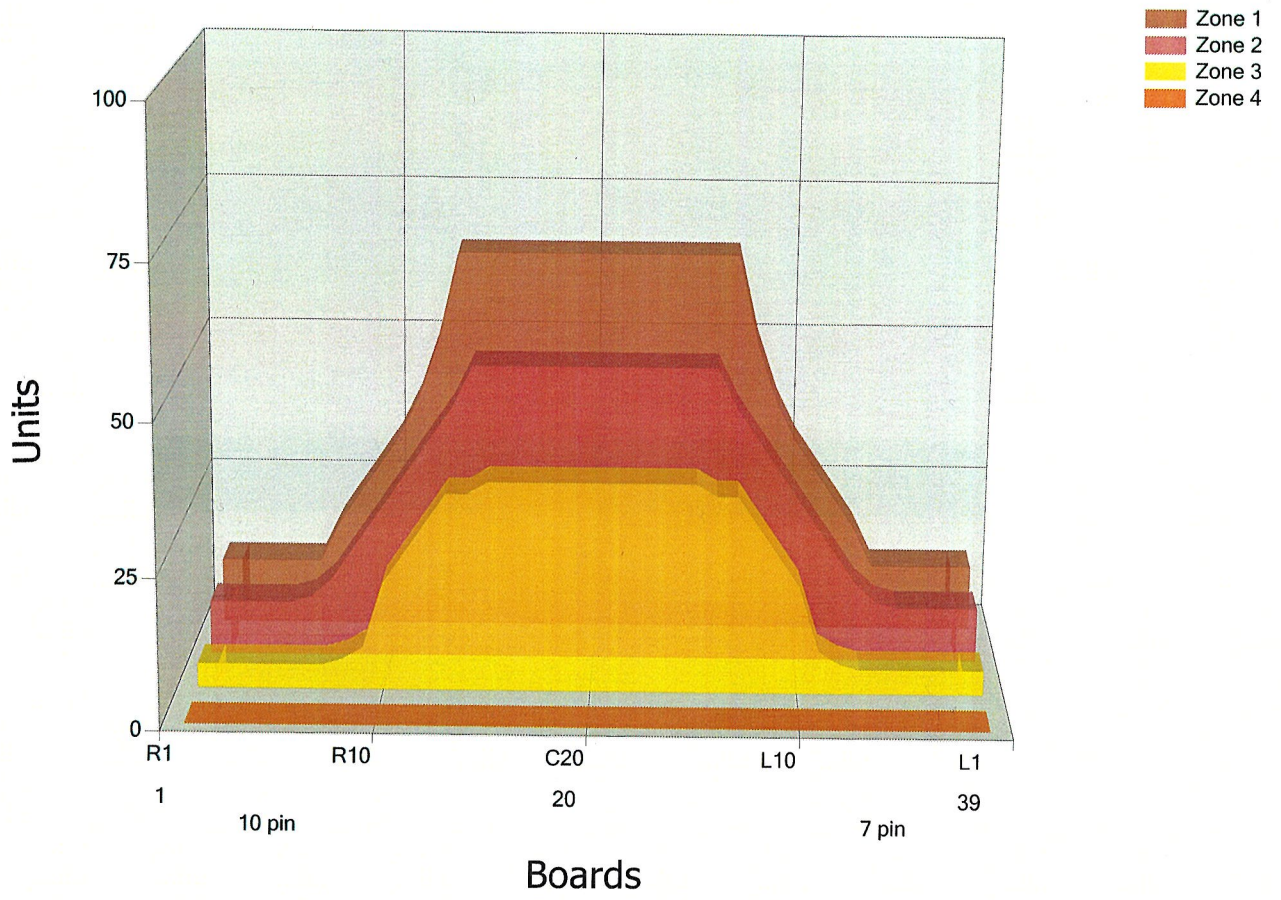

## Zone Configuration

Cleaner Transition

Mode: Clean and Condition

Speed: Max Clean

Start Cleaner Spray: 0 Feet

Start Squeegee: 0 Feet

Start Conditioning: 12 Inches

Split Pattern: No

Zone 1	Avg	Ratio	Zone 2	Avg	Ratio
Left	12.4	5.2 : 1	Left	10.0	5.0 : 1
Right	12.4	5.2 : 1	Right	10.0	5.0 : 1
Center	65.0		Center	50.0	

Zone 3	Avg	Ratio	Zone 4	Avg	Ratio
Left	4.0	8.8 : 1	Left	0.0	1.0 : 1
Right	4.0	8.8 : 1	Right	0.0	1.0 : 1
Center	35.0		Center	0.0	